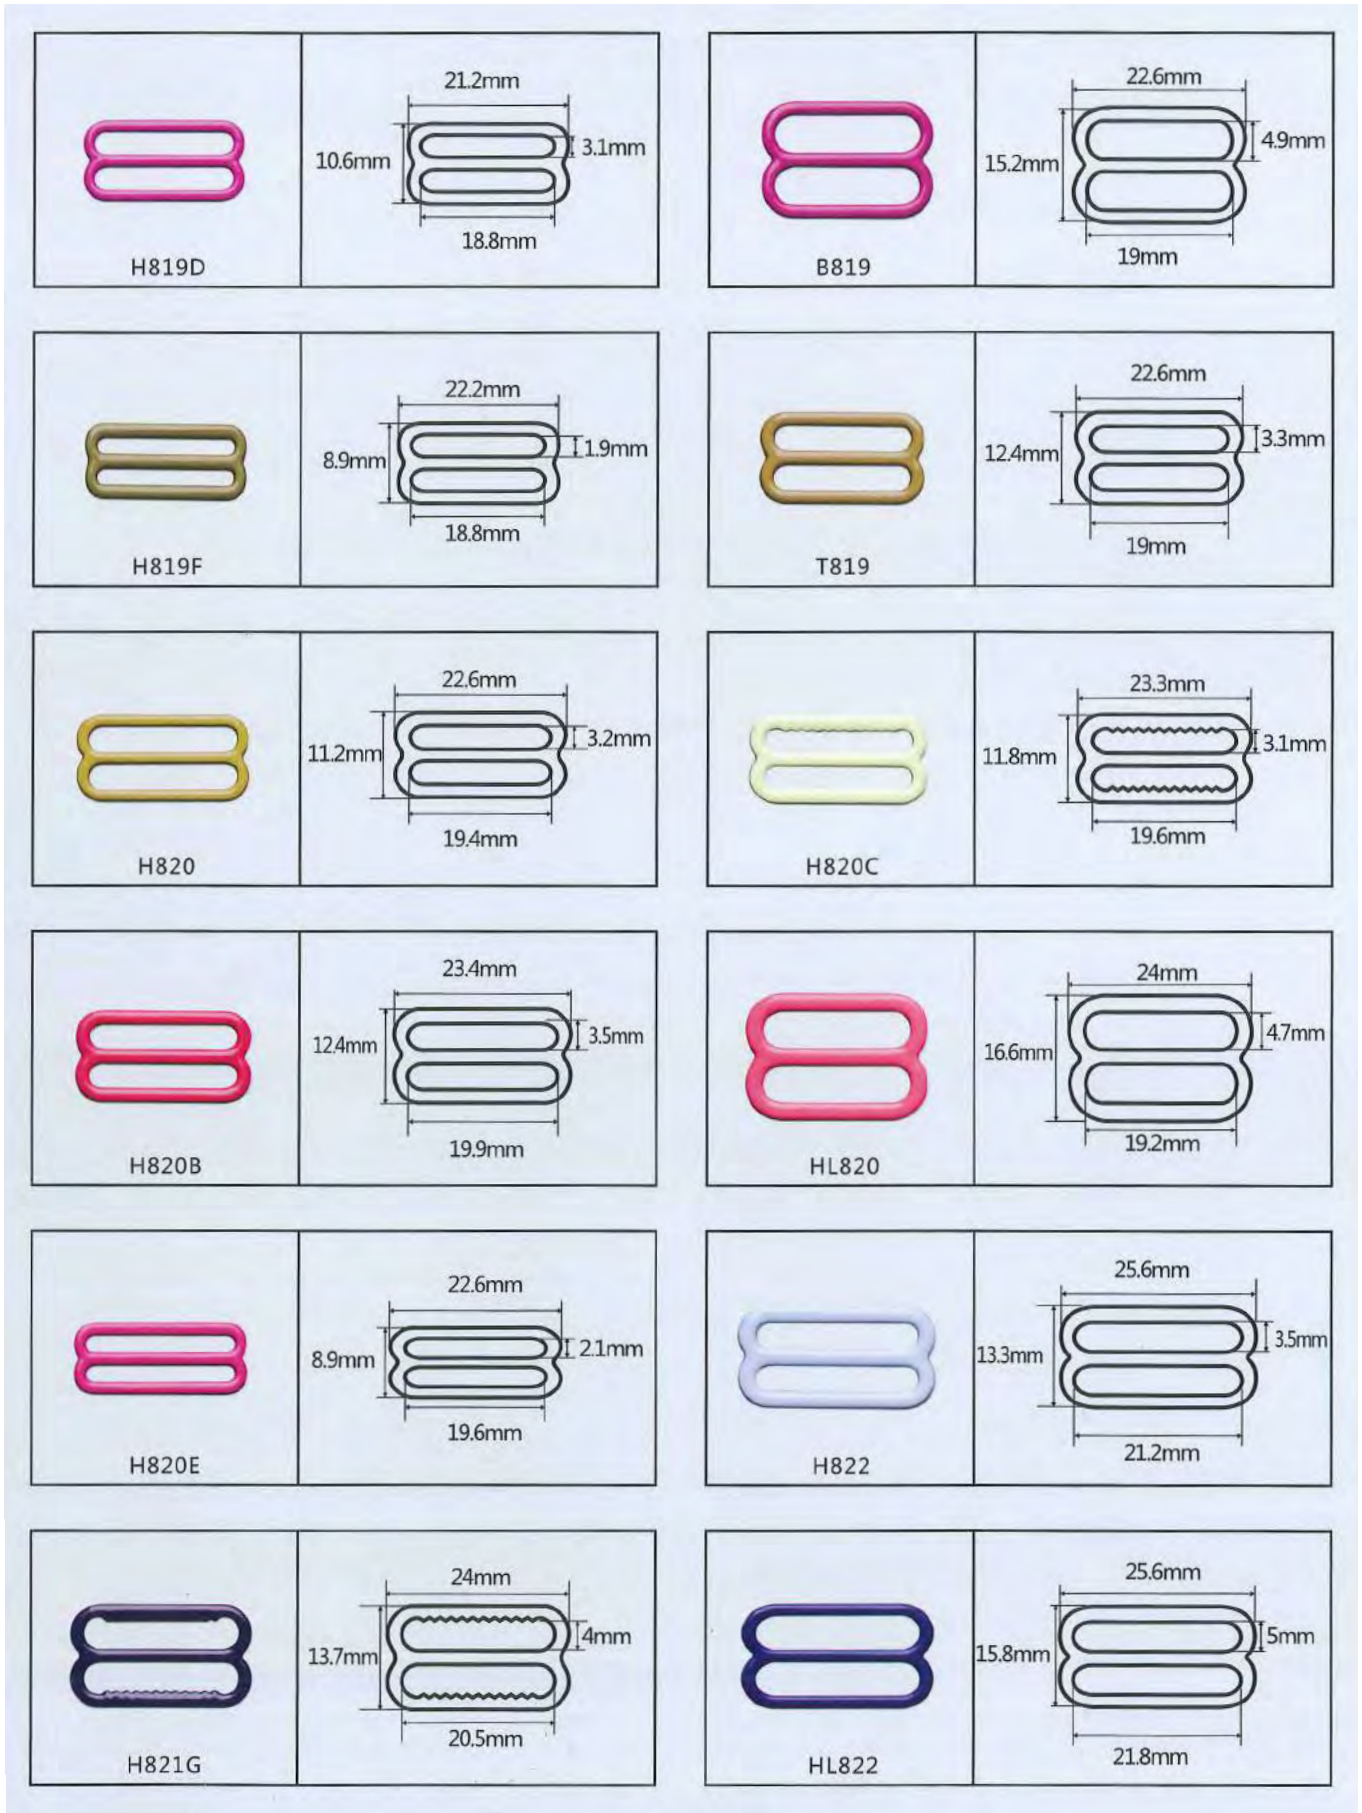

ESCALER TEX

NYLON COATED

ESCALER TEX

Can Ribas, 4
CP: 08520 - Les Franqueses, Barcelona
Tel: + 34 931136534
vescaler@escalertex.com
isabel@escalertex.com

ESCALER TUNISIA

Z.I. UTIQUE- BIZERTE
Tel: + 216. 72. 494. 032
escalertunisia@gmail.com

ESCALER VIETNAM

ind Zone Angtex
Long Binh District - Bien Hoa
Dong Nai - Ho Chi Ming
Tel.: +846503765258
escalervietnam@escalertex.com