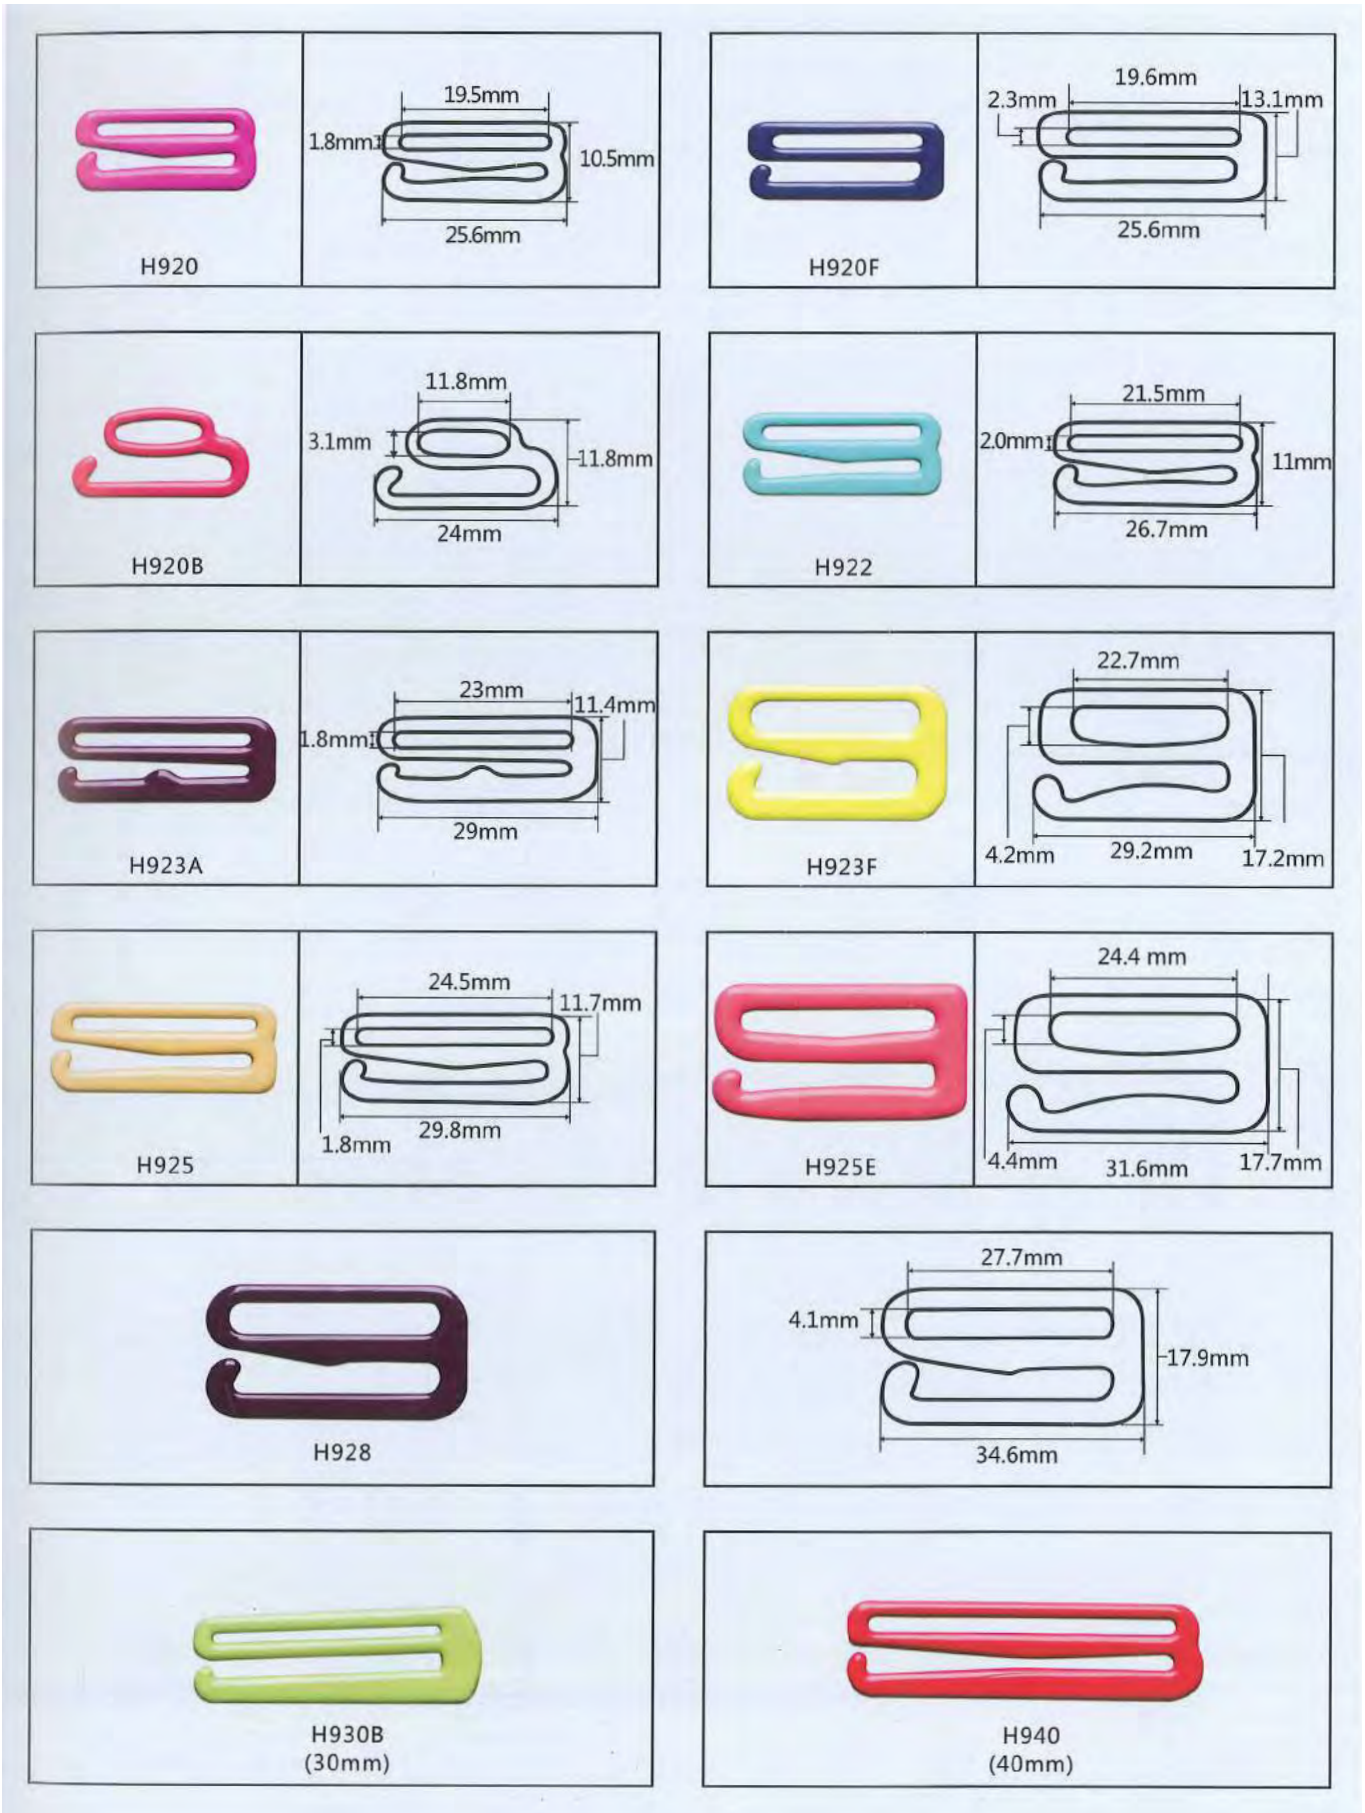

ESCALER TEX

NYLON COATED

ESCALER TEX

Can Ribas, 4
CP: 08520 - Les Franqueses, Barcelona
Tel: + 34 931136534
vescaler@escalertex.com
isabel@escalertex.com

ESCALER TUNISIA

Z.I. UTIQUE- BIZERTE
Tel: + 216. 72. 494. 032
escalertunisia@gmail.com

ESCALER VIETNAM

ind Zone Angtex
Long Binh District - Bien Hoa
Dong Nai - Ho Chi Ming
Tel.: +846503765258
escalervietnam@escalertex.com