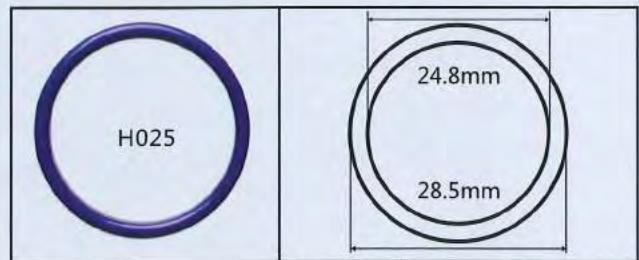

ESCALER TEX

NYLON COATED

ESCALER TEX

Can Ribas, 4
CP: 08520 - Les Franqueses, Barcelona
Tel: + 34 931136534
vescaler@escalertext.com
isabel@escalertext.com

ESCALER TUNISIA

Z.I. UTIQUE- BIZERTE
Tel: + 216. 72. 494. 032
escalertunisia@gmail.com

ESCALER VIETNAM

ind Zone Angtex
Long Binh District - Bien Hoa
Dong Nai -Ho Chi Ming
Tel.: +846503765258
escalervietnam@escalertext.com