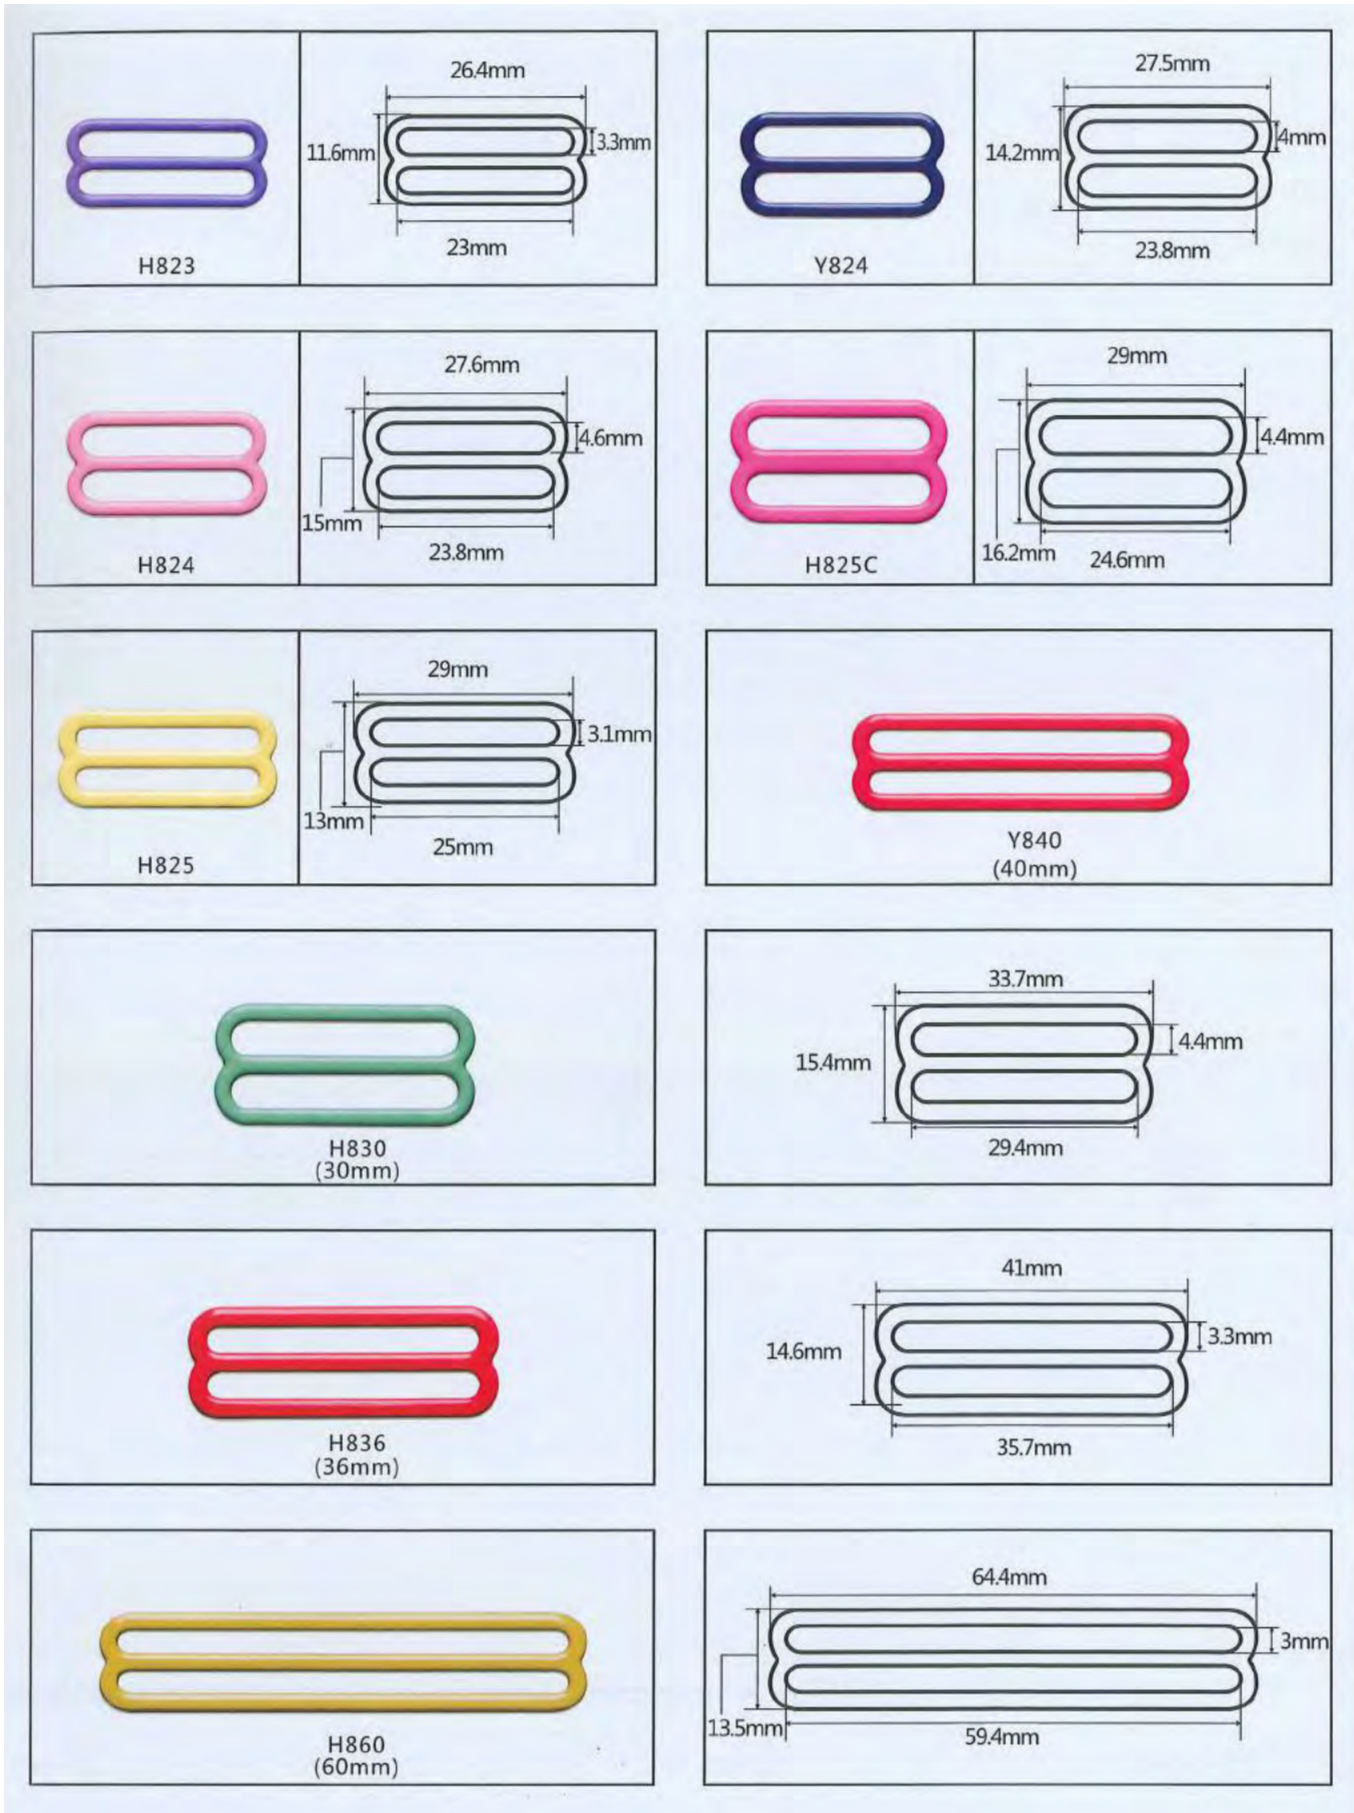

ESCALER TEX

NYLON COATED

ESCALER TEX

Can Ribas, 4
CP: 08520 - Les Franqueses, Barcelona
Tel: + 34 931136534
vescaler@escalertex.com
isabel@escalertex.com

ESCALER TUNISIA

Z.I. UTIQUE- BIZERTE
Tel: + 216. 72. 494. 032
escalertunisia@gmail.com

ESCALER VIETNAM

ind Zone Angtex
Long Binh District - Bien Hoa
Dong Nai -Ho Chi Ming
Tel.: +846503765258
escalervietnam@escalertex.com