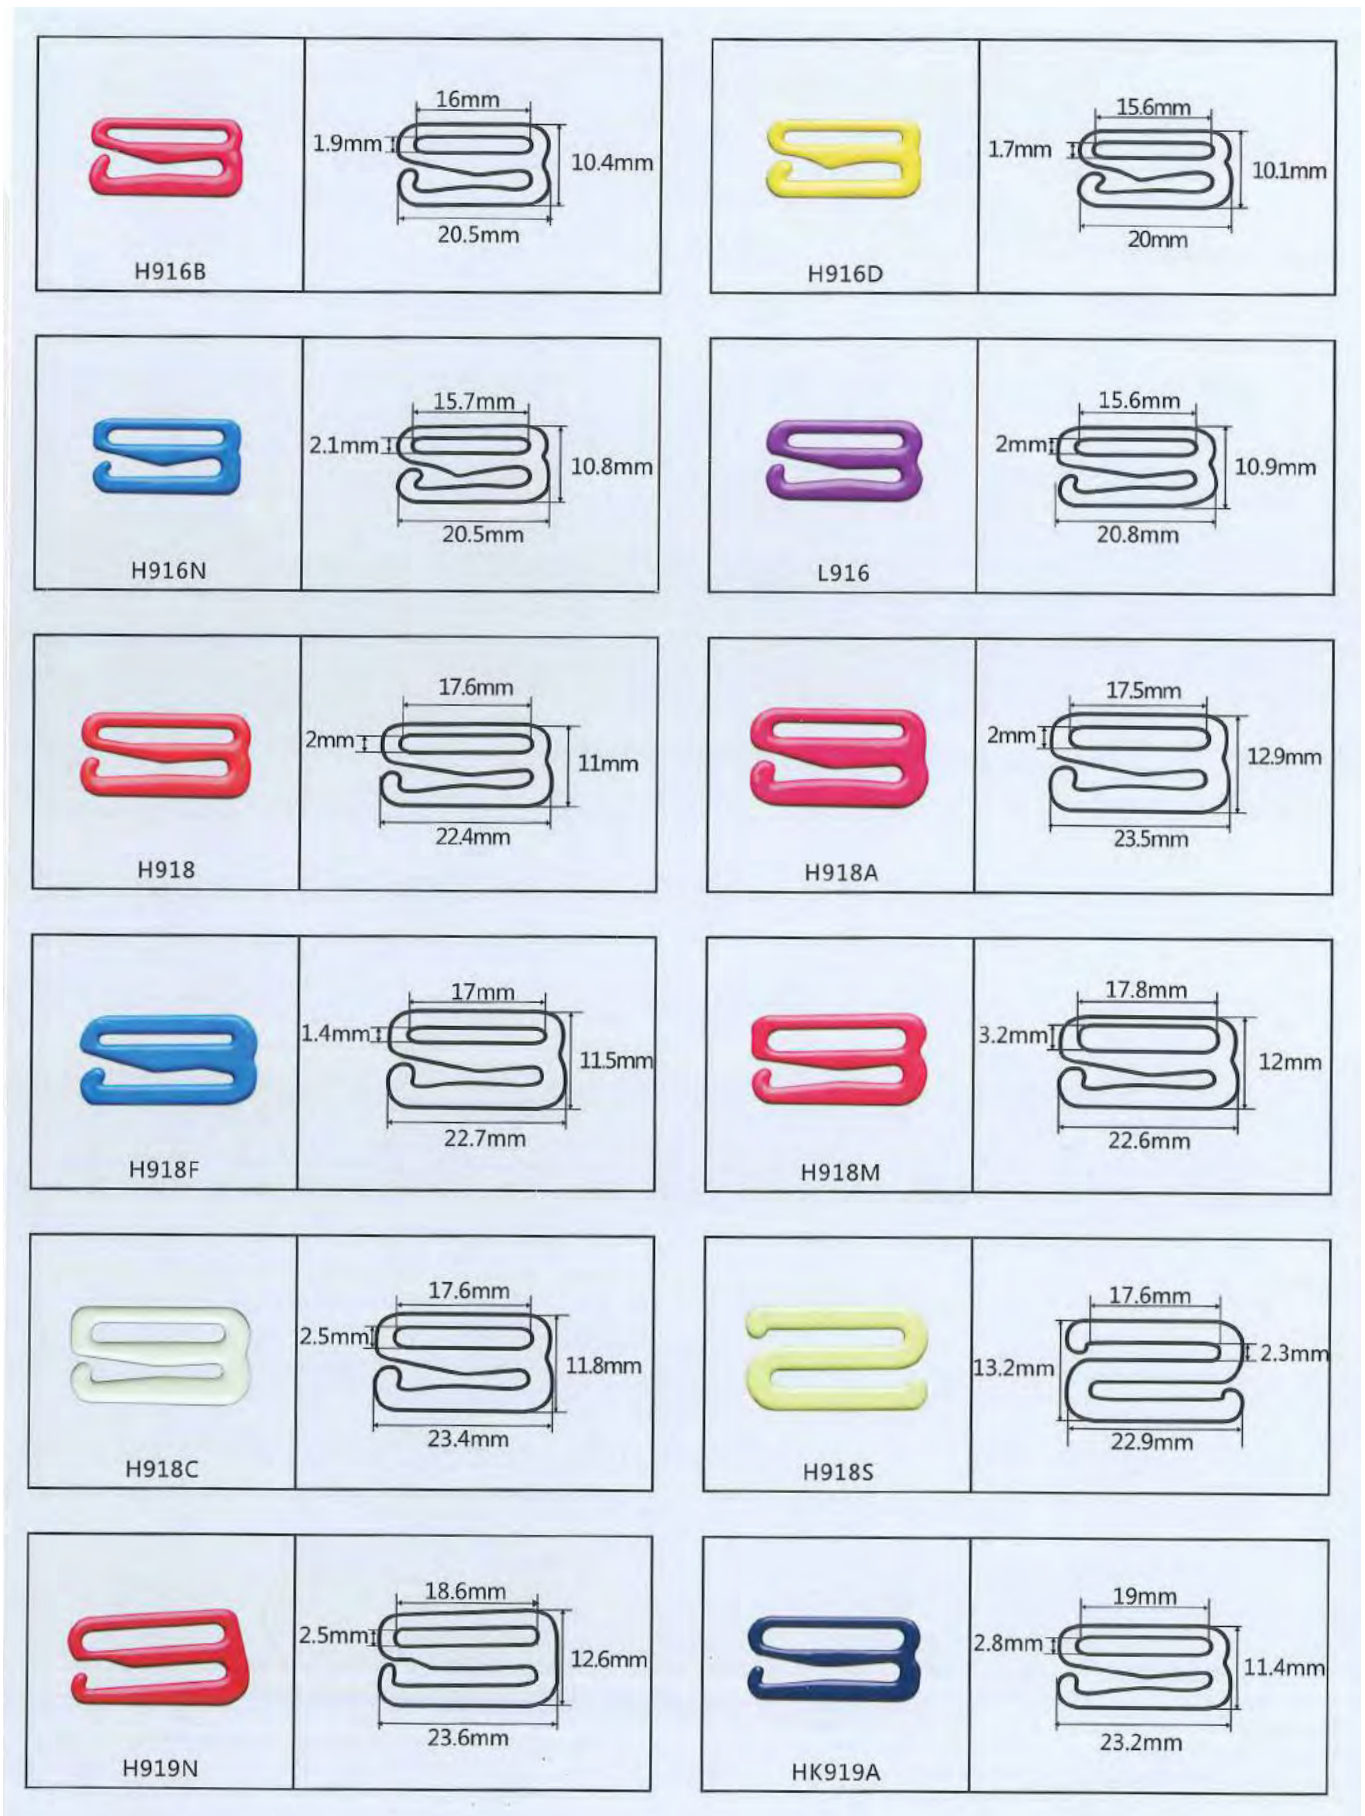

ESCALER TEX

NYLON COATED

ESCALER TEX

Can Ribas, 4
CP: 08520 - Les Franqueses, Barcelona
Tel: + 34 931136534
vescaler@escalertex.com
isabel@escalertex.com

ESCALER TUNISIA

Z.I. UTIQUE- BIZERTE
Tel: + 216. 72. 494. 032
escalertunisia@gmail.com

ESCALER VIETNAM

ind Zone Angtex
Long Binh District - Bien Hoa
Dong Nai -Ho Chi Ming
Tel.: +846503765258
escalervietnam@escalertex.com