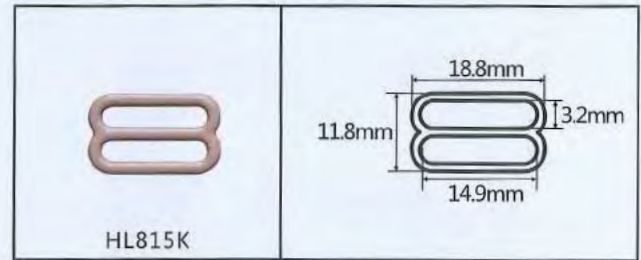

ESCALER TEX

NYLON COATED

ESCALER TEX

Can Ribas, 4
CP: 08520 - Les Franqueses, Barcelona
Tel: + 34 931136534
vescaler@escalertex.com
isabel@escalertex.com

ESCALER TUNISIA

Z.I. UTIQUE- BIZERTE
Tel: + 216. 72. 494. 032
escalertunisia@gmail.com

ESCALER VIETNAM

ind Zone Angtex
Long Binh District - Bien Hoa
Dong Nai -Ho Chi Ming
Tel.: +846503765258
escalervietnam@escalertex.com