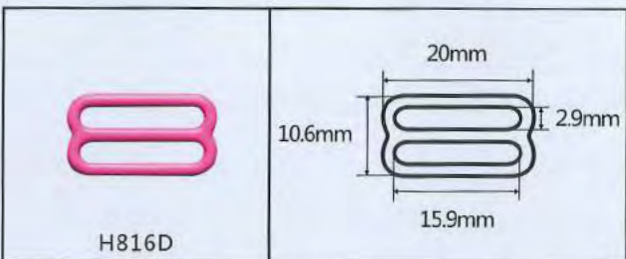

ESCALER TEX

NYLON COATED

ESCALER TEX

Can Ribas, 4
CP: 08520 - Les Franqueses, Barcelona
Tel: + 34 931136534
vescaler@escalertex.com
isabel@escalertex.com

ESCALER TUNISIA

Z.I. UTIQUE- BIZERTE
Tel: + 216. 72. 494. 032
escalertunisia@gmail.com

ESCALER VIETNAM

ind Zone Angtex
Long Binh District - Bien Hoa
Dong Nai -Ho Chi Ming
Tel.: +846503765258
escalervietnam@escalertex.com