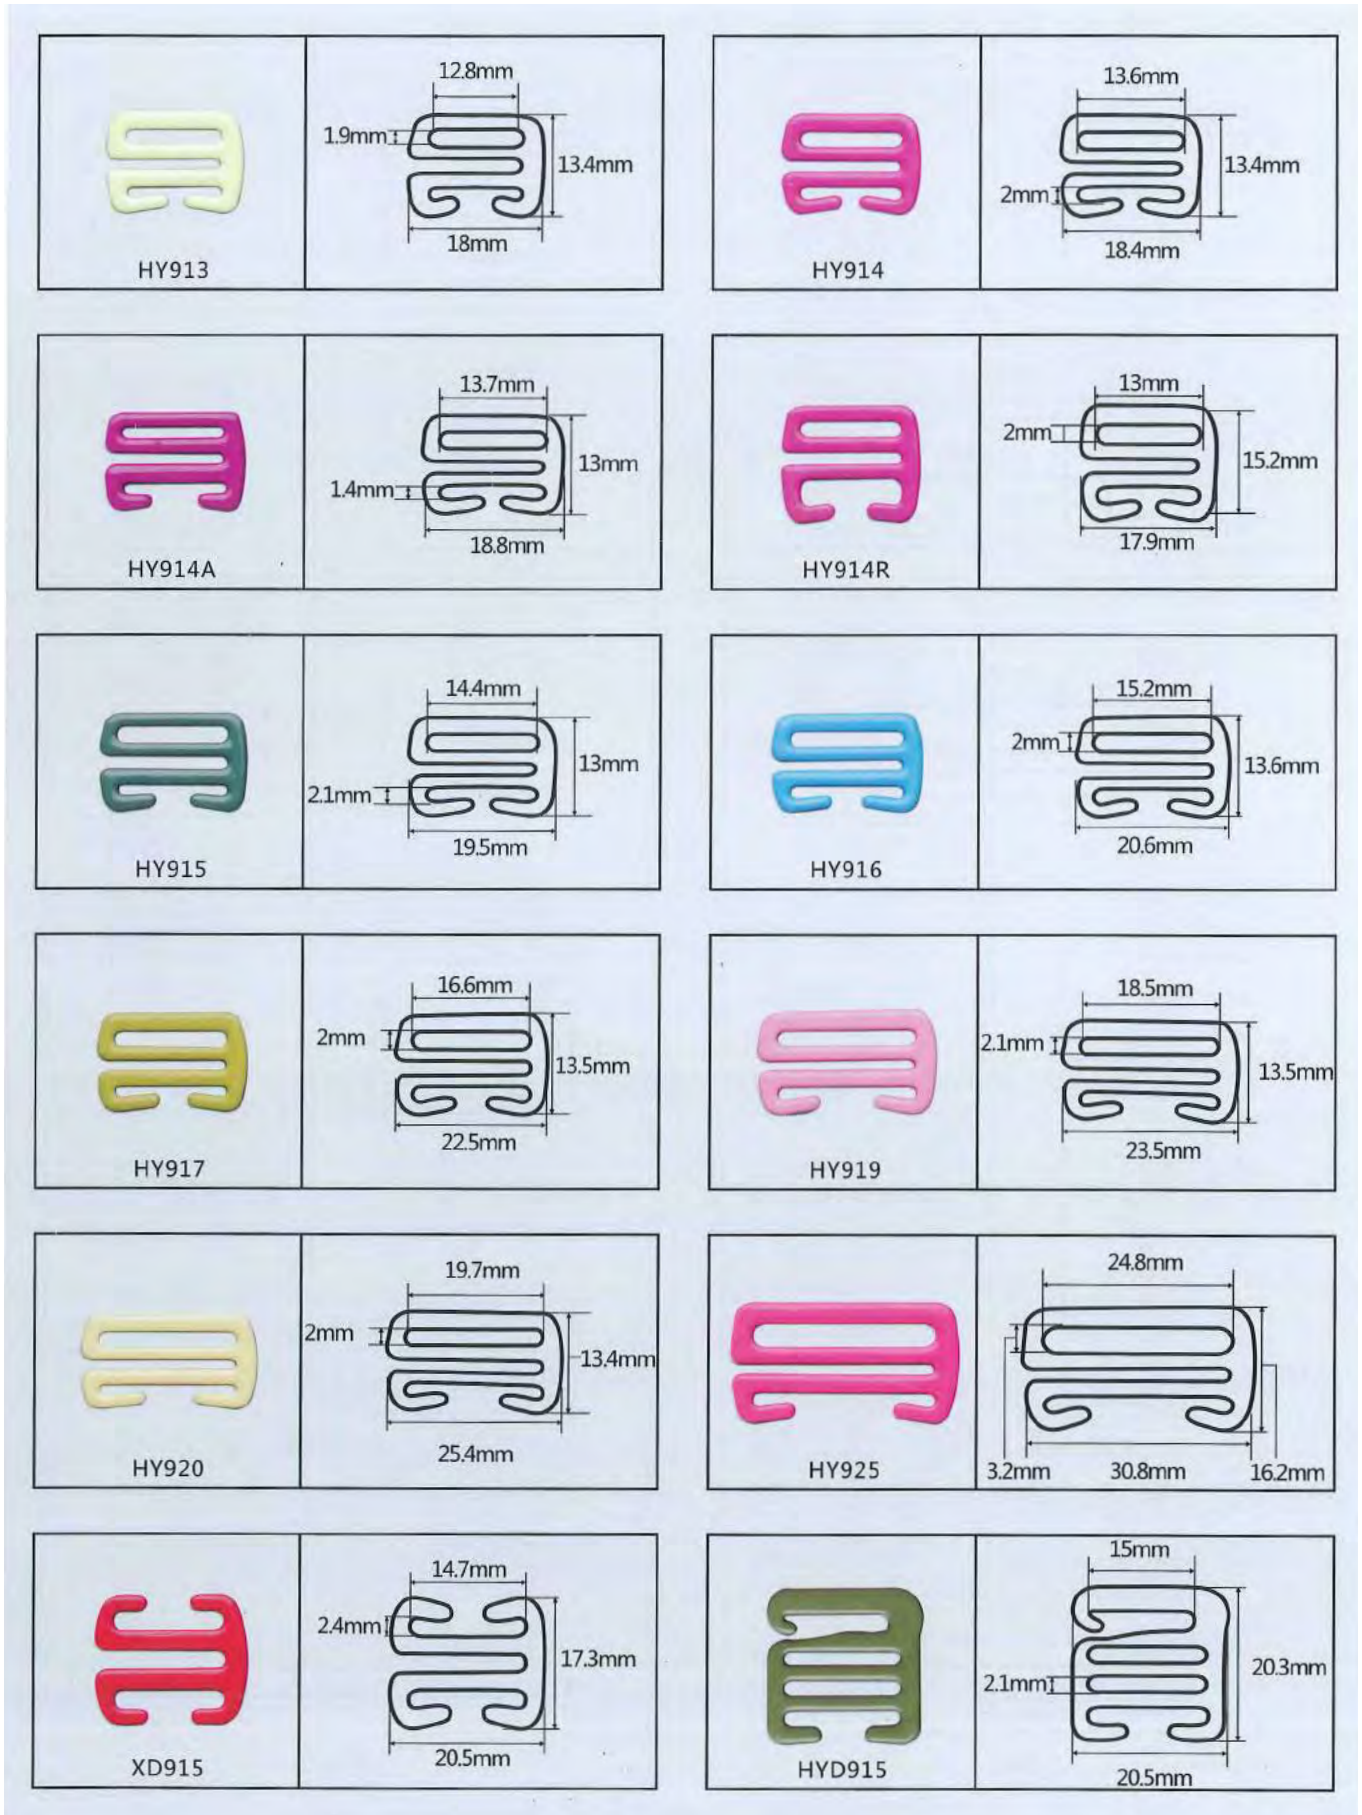

ESCALER TEX

NYLON COATED

ESCALER TEX

Can Ribas, 4
CP: 08520 - Les Franqueses, Barcelona
Tel: + 34 931136534
vescaler@escalertex.com
isabel@escalertex.com

ESCALER TUNISIA

Z.I. UTIQUE- BIZERTE
Tel: + 216. 72. 494. 032
escalertunisia@gmail.com

ESCALER VIETNAM

ind Zone Angtex
Long Binh District - Bien Hoa
Dong Nai - Ho Chi Ming
Tel.: +846503765258
escalervietnam@escalertex.com