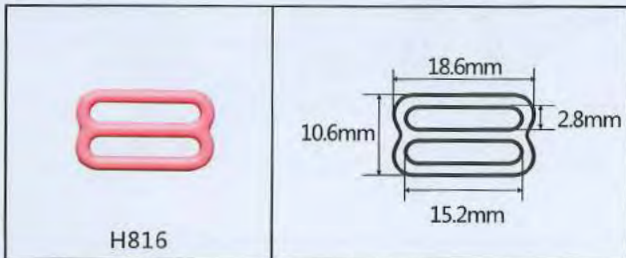

ESCALER TEX

NYLON COATED

ESCALER TEX

Can Ribas, 4
CP: 08520 - Les Franqueses, Barcelona
Tel: + 34 931136534
vescaler@escalertex.com
isabel@escalertex.com

ESCALER TUNISIA

Z.I. UTIQUE- BIZERTE
Tel: + 216. 72. 494. 032
escalertunisia@gmail.com

ESCALER VIETNAM

ind Zone Angtex
Long Binh District - Bien Hoa
Dong Nai -Ho Chi Ming
Tel.: +846503765258
escalervietnam@escalertex.com