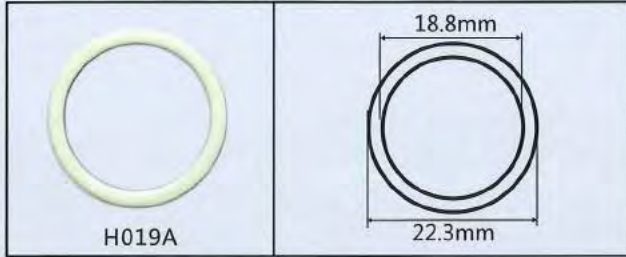

ESCALER TEX

NYLON COATED

ESCALER TEX

Can Ribas, 4
CP: 08520 - Les Franqueses, Barcelona
Tel: + 34 931136534
vescaler@escalertext.com
isabel@escalertext.com

ESCALER TUNISIA

Z.I. UTIQUE- BIZERTE
Tel: + 216. 72. 494. 032
escalertunisia@gmail.com

ESCALER VIETNAM

ind Zone Angtex
Long Binh District - Bien Hoa
Dong Nai -Ho Chi Ming
Tel.: +846503765258
escalervietnam@escalertext.com