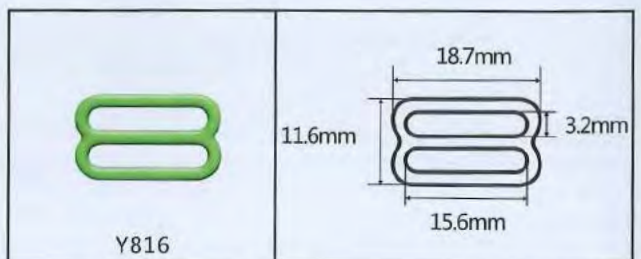

ESCALER TEX

NYLON COATED

ESCALER TEX

Can Ribas, 4
CP: 08520 - Les Franqueses, Barcelona
Tel: + 34 931136534
vescaler@escalertex.com
isabel@escalertex.com

ESCALER TUNISIA

Z.I. UTIQUE- BIZERTE
Tel: + 216. 72. 494. 032
escalertunisia@gmail.com

ESCALER VIETNAM

ind Zone Angtex
Long Binh District - Bien Hoa
Dong Nai -Ho Chi Ming
Tel.: +846503765258
escalervietnam@escalertex.com