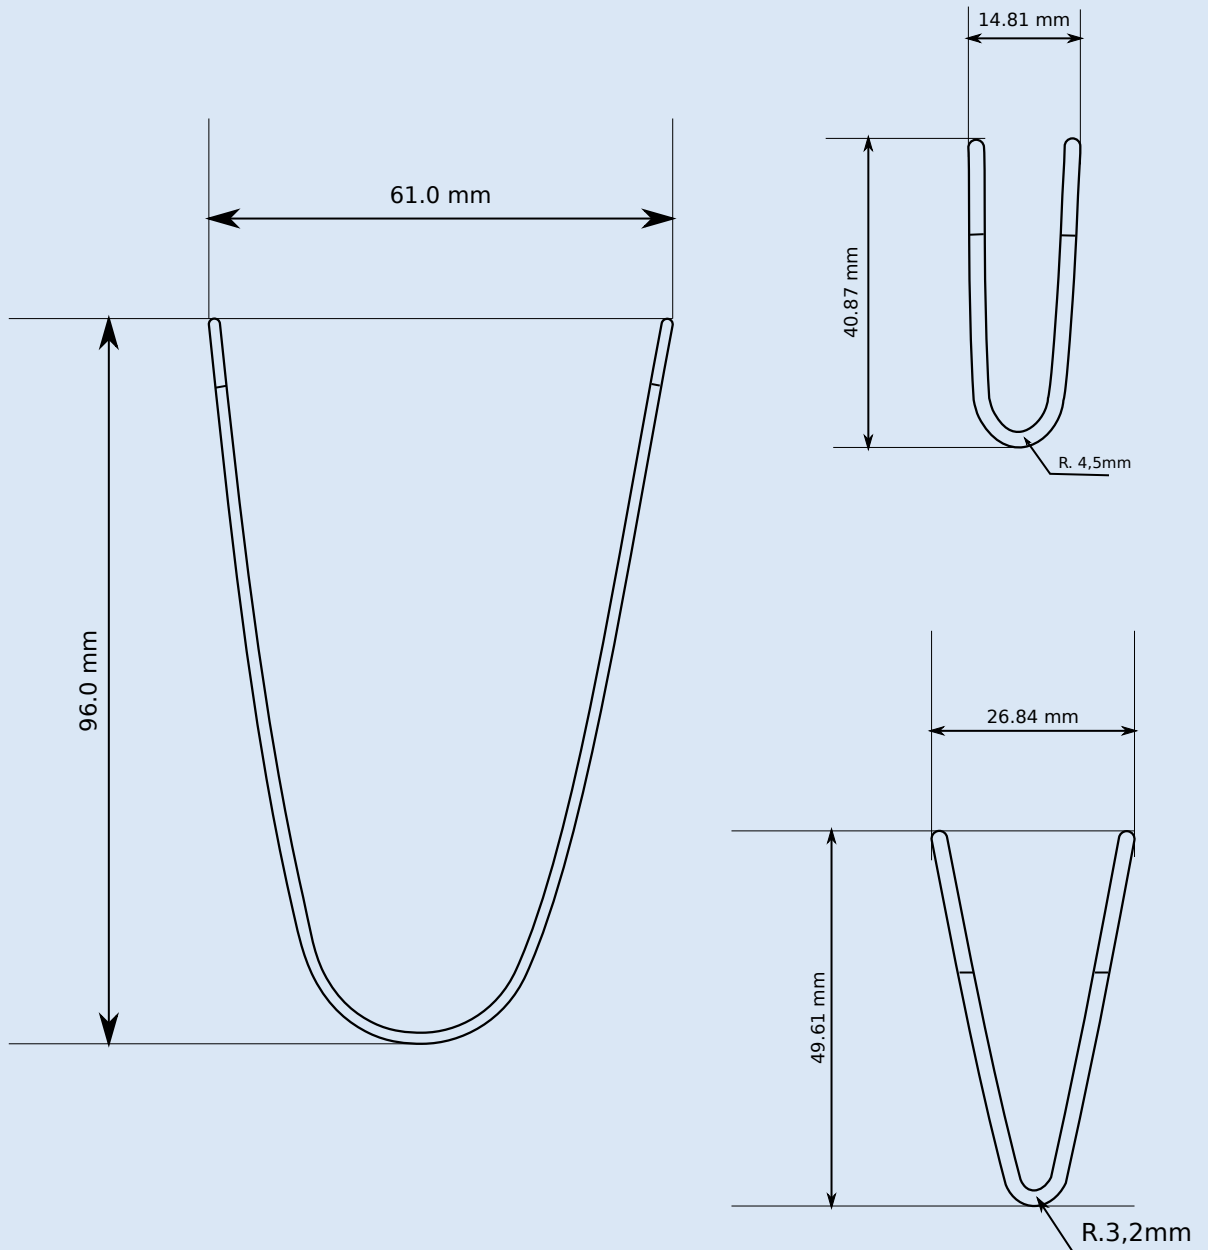

ESCALER TEX

WIRES

ESCALER TEX

Can Ribas, 4
CP: 08520 - Les Franqueses, Barcelona
Tel: + 34 931136534
Fax: +34931934984
vescaler@escalertex.com
isabel@escalertex.com

ESCALER TUNISIA

Z.I. UTIQUE- BIZERTE
Tel: + 216. 72. 494. 032
Fax: + 216. 72. 494. 039
escalertunisia@escalertex.com

ESCALER VIETNAM

ind Zone Angtex
Long Binh District - Bien Hoa
Dong Nai -Ho Chi Ming
Tel: +846503765258
Fax: +846503765256
escalervietnam@escalertex.com