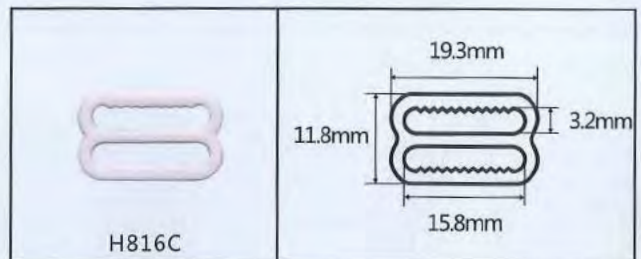

ESCALER TEX

NYLON COATED

ESCALER TEX

Can Ribas, 4
CP: 08520 - Les Franqueses, Barcelona
Tel: + 34 931136534
vescaler@escalertex.com
isabel@escalertex.com

ESCALER TUNISIA

Z.I. UTIQUE- BIZERTE
Tel: + 216. 72. 494. 032
escalertunisia@gmail.com

ESCALER VIETNAM

ind Zone Angtex
Long Binh District - Bien Hoa
Dong Nai -Ho Chi Ming
Tel.: +846503765258
escalervietnam@escalertex.com