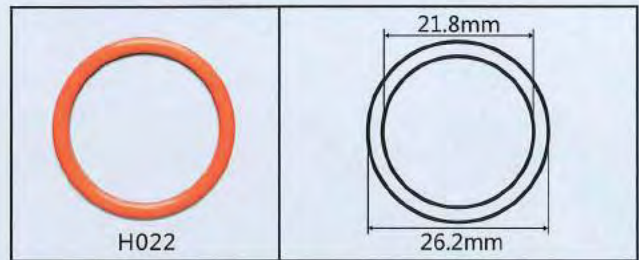

ESCALER TEX

NYLON COATED

ESCALER TEX

Can Ribas, 4
CP: 08520 - Les Franqueses, Barcelona
Tel: + 34 931136534
vescaler@escalertext.com
isabel@escalertext.com

ESCALER TUNISIA

Z.I. UTIQUE- BIZERTE
Tel: + 216. 72. 494. 032
escalertunisia@gmail.com

ESCALER VIETNAM

ind Zone Angtex
Long Binh District - Bien Hoa
Dong Nai -Ho Chi Ming
Tel.: +846503765258
escalervietnam@escalertext.com