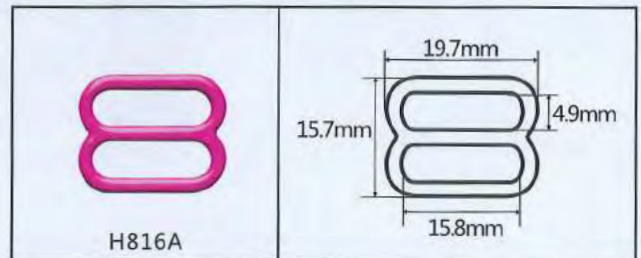

ESCALER TEX

NYLON COATED

ESCALER TEX

Can Ribas, 4
CP: 08520 - Les Franqueses, Barcelona
Tel: + 34 931136534
vescaler@escalertex.com
isabel@escalertex.com

ESCALER TUNISIA

Z.I. UTIQUE- BIZERTE
Tel: + 216. 72. 494. 032
escalertunisia@gmail.com

ESCALER VIETNAM

ind Zone Angtex
Long Binh District - Bien Hoa
Dong Nai -Ho Chi Ming
Tel.: +846503765258
escalervietnam@escalertex.com