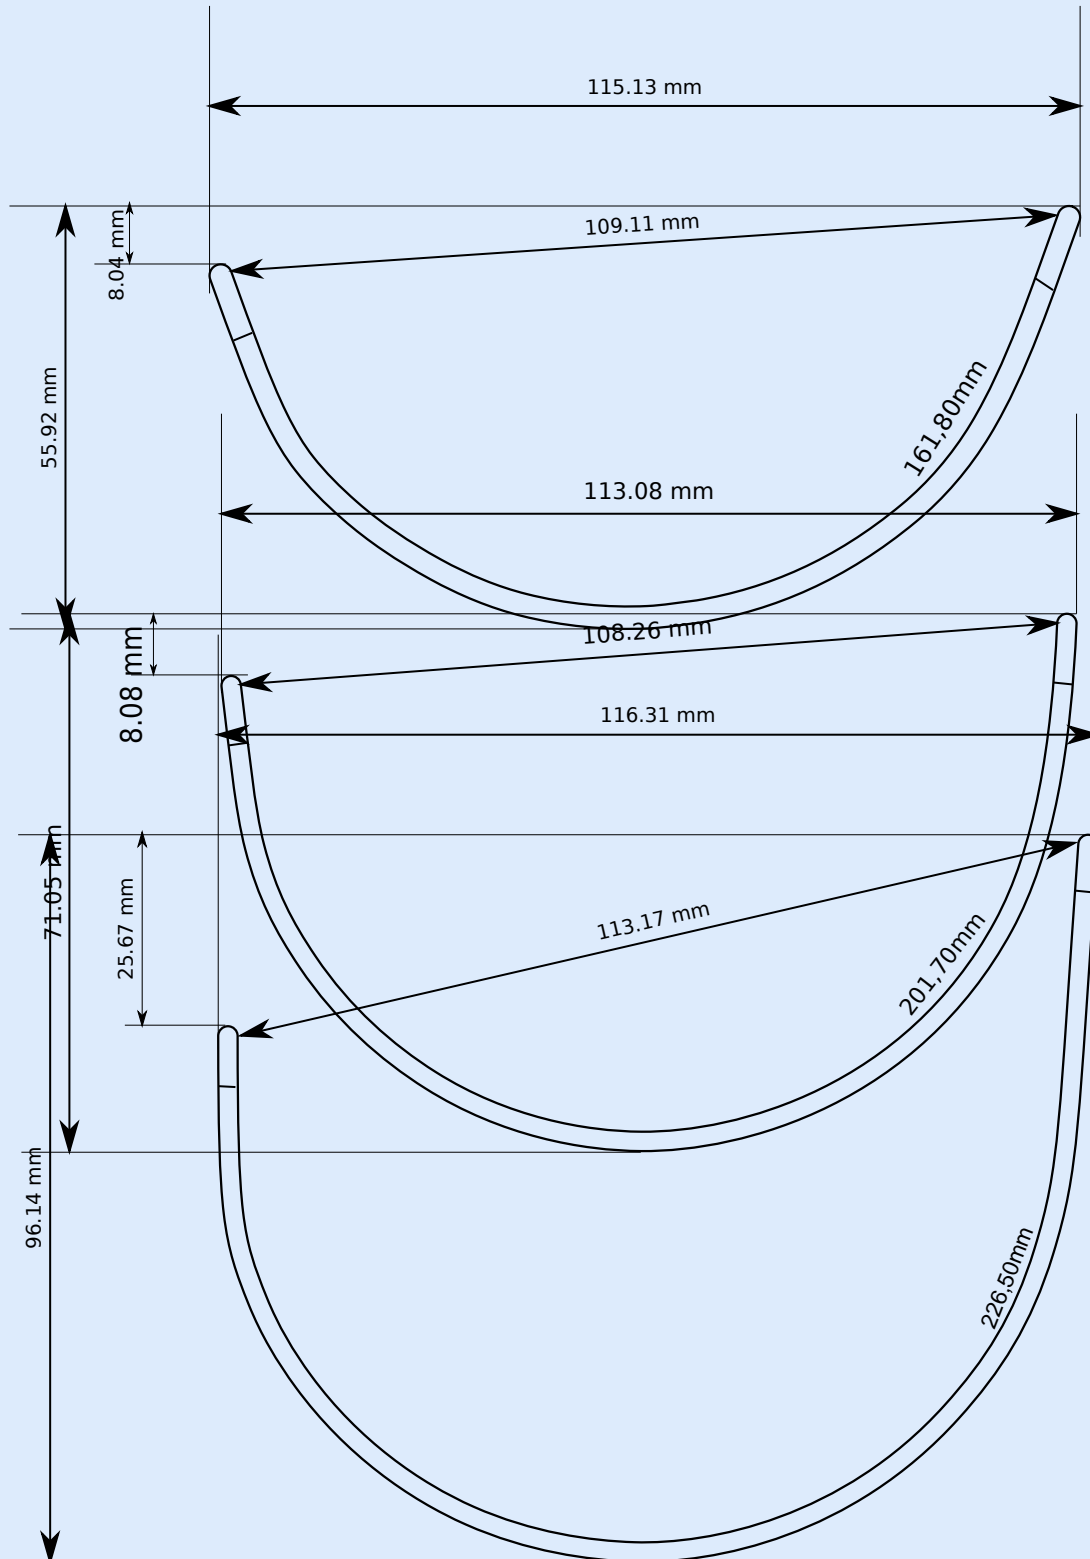

ESCALER TEX

WIRES

ALL MODELS / ALL SIZES

ESCALER TEX

Can Ribas, 4
CP: 08520 - Les Franqueses, Barcelona
Tel: + 34 931136534
Fax: + 34931934984
vescaler@escalertex.com
isabel@escalertex.com

ESCALER TUNISIA

Z.I. UTIQUE- BIZERTE
Tel: + 216. 72. 494. 032
Fax: + 216. 72. 494. 039
escalertunisia@escalertex.com

ESCALER VIETNAM

ind Zone Angtex
Long Binh District - Bien Hoa
Dong Nai - Ho Chi Ming
Tel: + 846503765258
Fax: + 846503765256
escalervietnam@escalertex