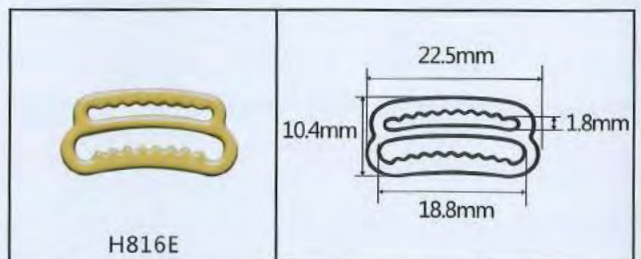

ESCALER TEX

NYLON COATED

ESCALER TEX

Can Ribas, 4
CP: 08520 - Les Franqueses, Barcelona
Tel: + 34 931136534
vescaler@escalertex.com
isabel@escalertex.com

ESCALER TUNISIA

Z.I. UTIQUE- BIZERTE
Tel: + 216. 72. 494. 032
escalertunisia@gmail.com

ESCALER VIETNAM

ind Zone Angtex
Long Binh District - Bien Hoa
Dong Nai -Ho Chi Ming
Tel.: +846503765258
escalervietnam@escalertex.com