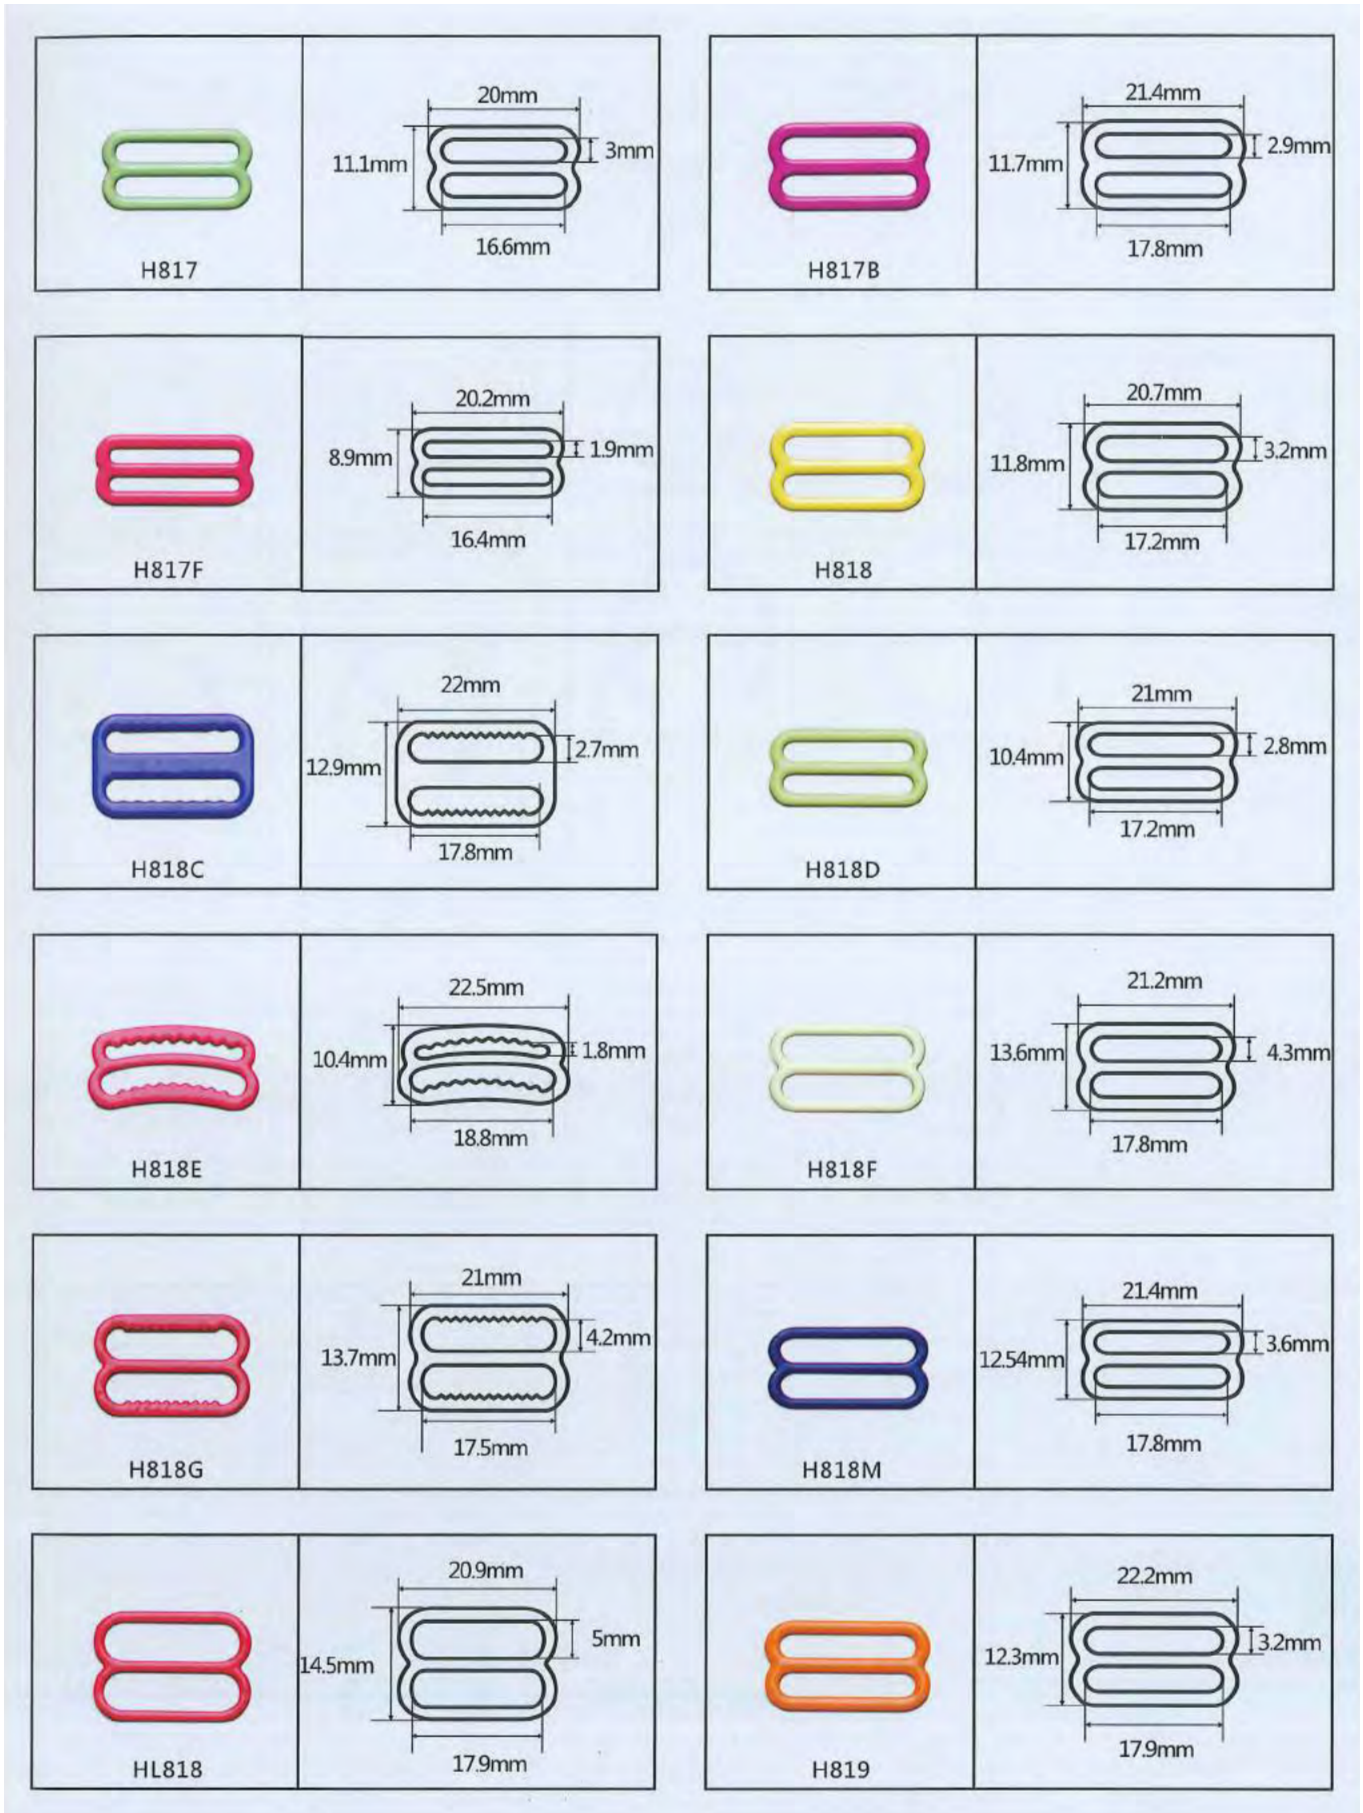

ESCALER TEX

NYLON COATED

ESCALER TEX

Can Ribas, 4
CP: 08520 - Les Franqueses, Barcelona
Tel: + 34 931136534
vescaler@escalertex.com
isabel@escalertex.com

ESCALER TUNISIA

Z.I. UTIQUE- BIZERTE
Tel: + 216. 72. 494. 032
escalertunisia@gmail.com

ESCALER VIETNAM

ind Zone Angtex
Long Binh District - Bien Hoa
Dong Nai -Ho Chi Ming
Tel.: +846503765258
escalervietnam@escalertex.com