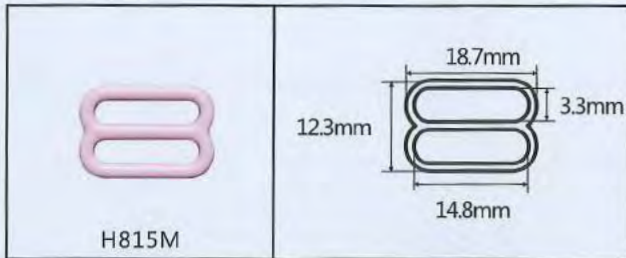

ESCALER TEX

NYLON COATED

ESCALER TEX

Can Ribas, 4
CP: 08520 - Les Franqueses, Barcelona
Tel: + 34 931136534
vescaler@escalertex.com
isabel@escalertex.com

ESCALER TUNISIA

Z.I. UTIQUE- BIZERTE
Tel: + 216. 72. 494. 032
escalertunisia@gmail.com

ESCALER VIETNAM

ind Zone Angtex
Long Binh District - Bien Hoa
Dong Nai -Ho Chi Ming
Tel.: +846503765258
escalervietnam@escalertex.com