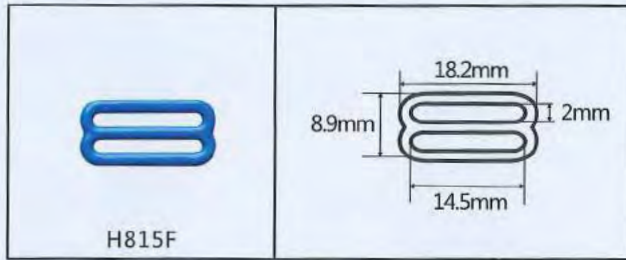

ESCALER TEX

NYLON COATED

ESCALER TEX

Can Ribas, 4
CP: 08520 - Les Franqueses, Barcelona
Tel: + 34 931136534
vescaler@escalertex.com
isabel@escalertex.com

ESCALER TUNISIA

Z.I. UTIQUE- BIZERTE
Tel: + 216. 72. 494. 032
escalertunisia@gmail.com

ESCALER VIETNAM

ind Zone Angtex
Long Binh District - Bien Hoa
Dong Nai -Ho Chi Ming
Tel.: +846503765258
escalervietnam@escalertex.com