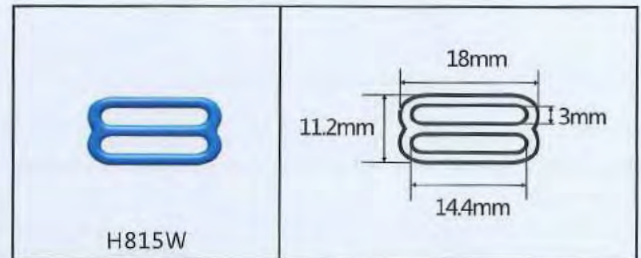

ESCALER TEX

NYLON COATED

ESCALER TEX

Can Ribas, 4
CP: 08520 - Les Franqueses, Barcelona
Tel: + 34 931136534
vescaler@escalertex.com
isabel@escalertex.com

ESCALER TUNISIA

Z.I. UTIQUE- BIZERTE
Tel: + 216. 72. 494. 032
escalertunisia@gmail.com

ESCALER VIETNAM

ind Zone Angtex
Long Binh District - Bien Hoa
Dong Nai -Ho Chi Ming
Tel.: +846503765258
escalervietnam@escalertex.com