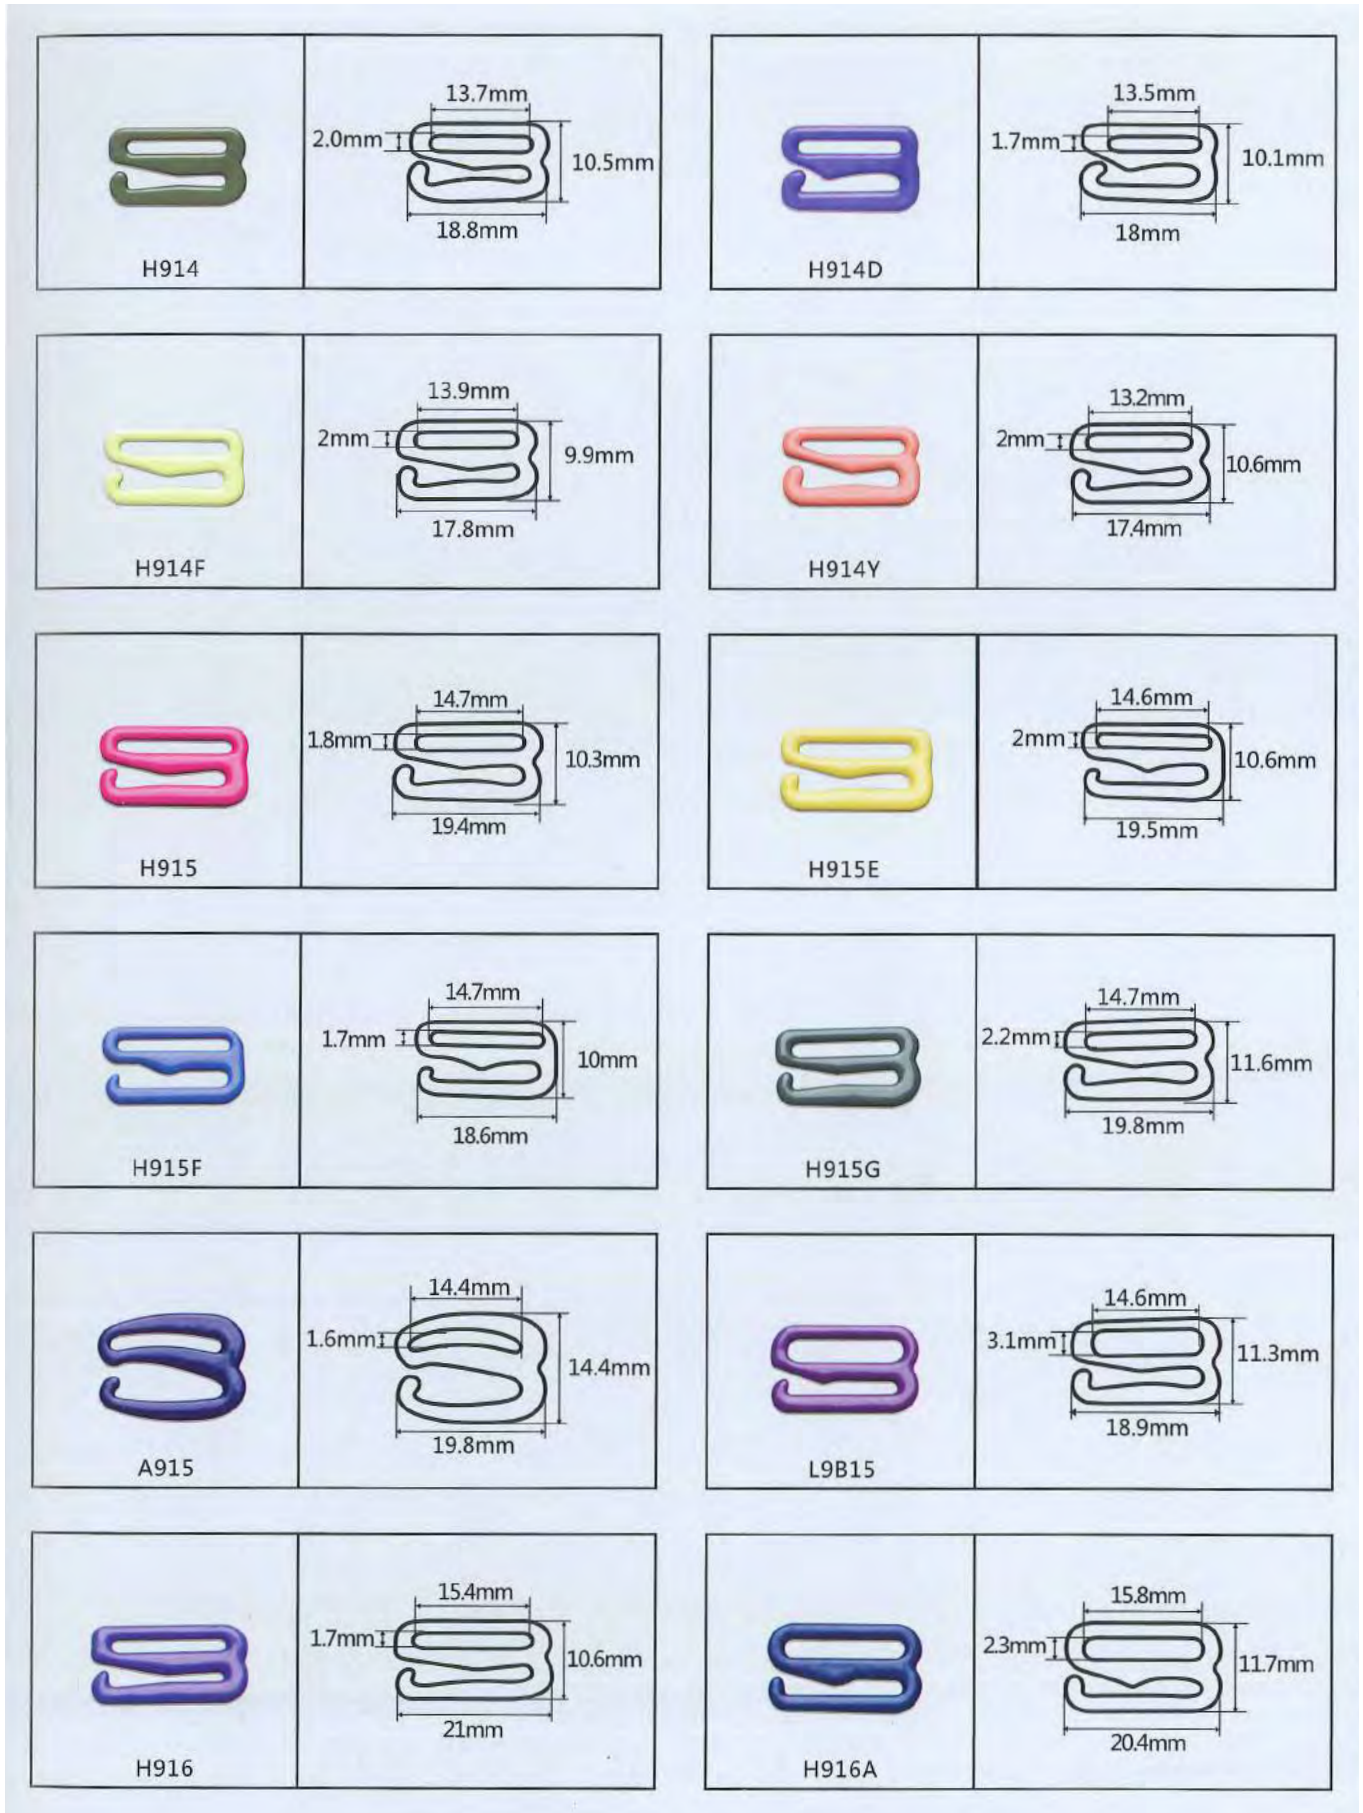

ESCALER TEX

NYLON COATED

ESCALER TEX

Can Ribas, 4
CP: 08520 - Les Franqueses, Barcelona
Tel: + 34 931136534
vescaler@escalertext.com
isabel@escalertext.com

ESCALER TUNISIA

Z.I. UTIQUE- BIZERTE
Tel: + 216. 72. 494. 032
escalertunisia@gmail.com

ESCALER VIETNAM

ind Zone Angtex
Long Binh District - Bien Hoa
Dong Nai -Ho Chi Ming
Tel.: +846503765258
escalervietnam@escalertext.com