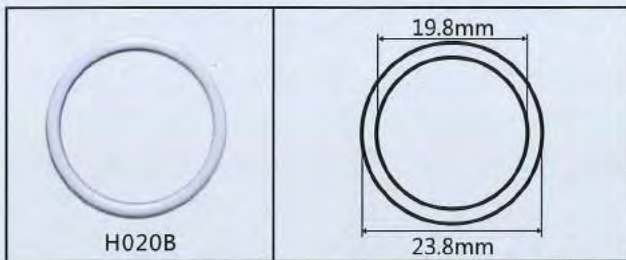

ESCALER TEX

NYLON COATED

ESCALER TEX

Can Ribas, 4
CP: 08520 - Les Franqueses, Barcelona
Tel: + 34 931136534
vescaler@escalertext.com
isabel@escalertext.com

ESCALER TUNISIA

Z.I. UTIQUE- BIZERTE
Tel: + 216. 72. 494. 032
escalertunisia@gmail.com

ESCALER VIETNAM

ind Zone Angtex
Long Binh District - Bien Hoa
Dong Nai -Ho Chi Ming
Tel.: +846503765258
escalervietnam@escalertext.com