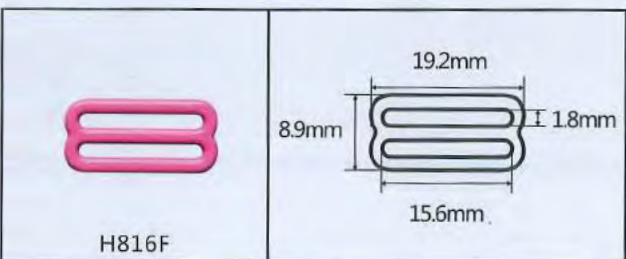

ESCALER TEX

NYLON COATED

ESCALER TEX

Can Ribas, 4
CP: 08520 - Les Franqueses, Barcelona
Tel: + 34 931136534
vescaler@escalertex.com
isabel@escalertex.com

ESCALER TUNISIA

Z.I. UTIQUE- BIZERTE
Tel: + 216. 72. 494. 032
escalertunisia@gmail.com

ESCALER VIETNAM

ind Zone Angtex
Long Binh District - Bien Hoa
Dong Nai -Ho Chi Ming
Tel.: +846503765258
escalervietnam@escalertex.com