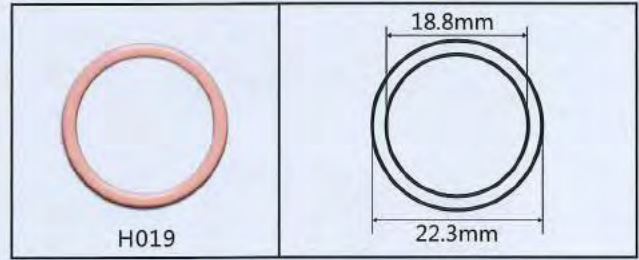

ESCALER TEX

NYLON COATED

ESCALER TEX

Can Ribas, 4
CP: 08520 - Les Franqueses, Barcelona
Tel: + 34 931136534
vescaler@escalertext.com
isabel@escalertext.com

ESCALER TUNISIA

Z.I. UTIQUE- BIZERTE
Tel: + 216. 72. 494. 032
escalertunisia@gmail.com

ESCALER VIETNAM

ind Zone Angtex
Long Binh District - Bien Hoa
Dong Nai -Ho Chi Ming
Tel.: +846503765258
escalervietnam@escalertext.com