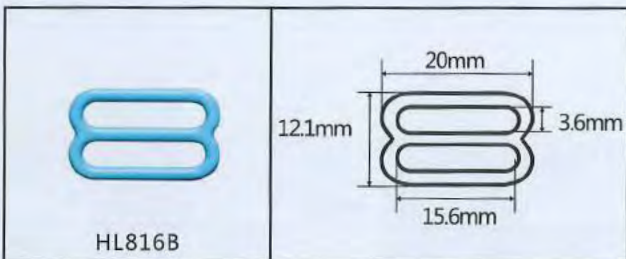

ESCALER TEX

NYLON COATED

ESCALER TEX

Can Ribas, 4
CP: 08520 - Les Franqueses, Barcelona
Tel: + 34 931136534
vescaler@escalertex.com
isabel@escalertex.com

ESCALER TUNISIA

Z.I. UTIQUE- BIZERTE
Tel: + 216. 72. 494. 032
escalertunisia@gmail.com

ESCALER VIETNAM

ind Zone Angtex
Long Binh District - Bien Hoa
Dong Nai -Ho Chi Ming
Tel.: +846503765258
escalervietnam@escalertex.com